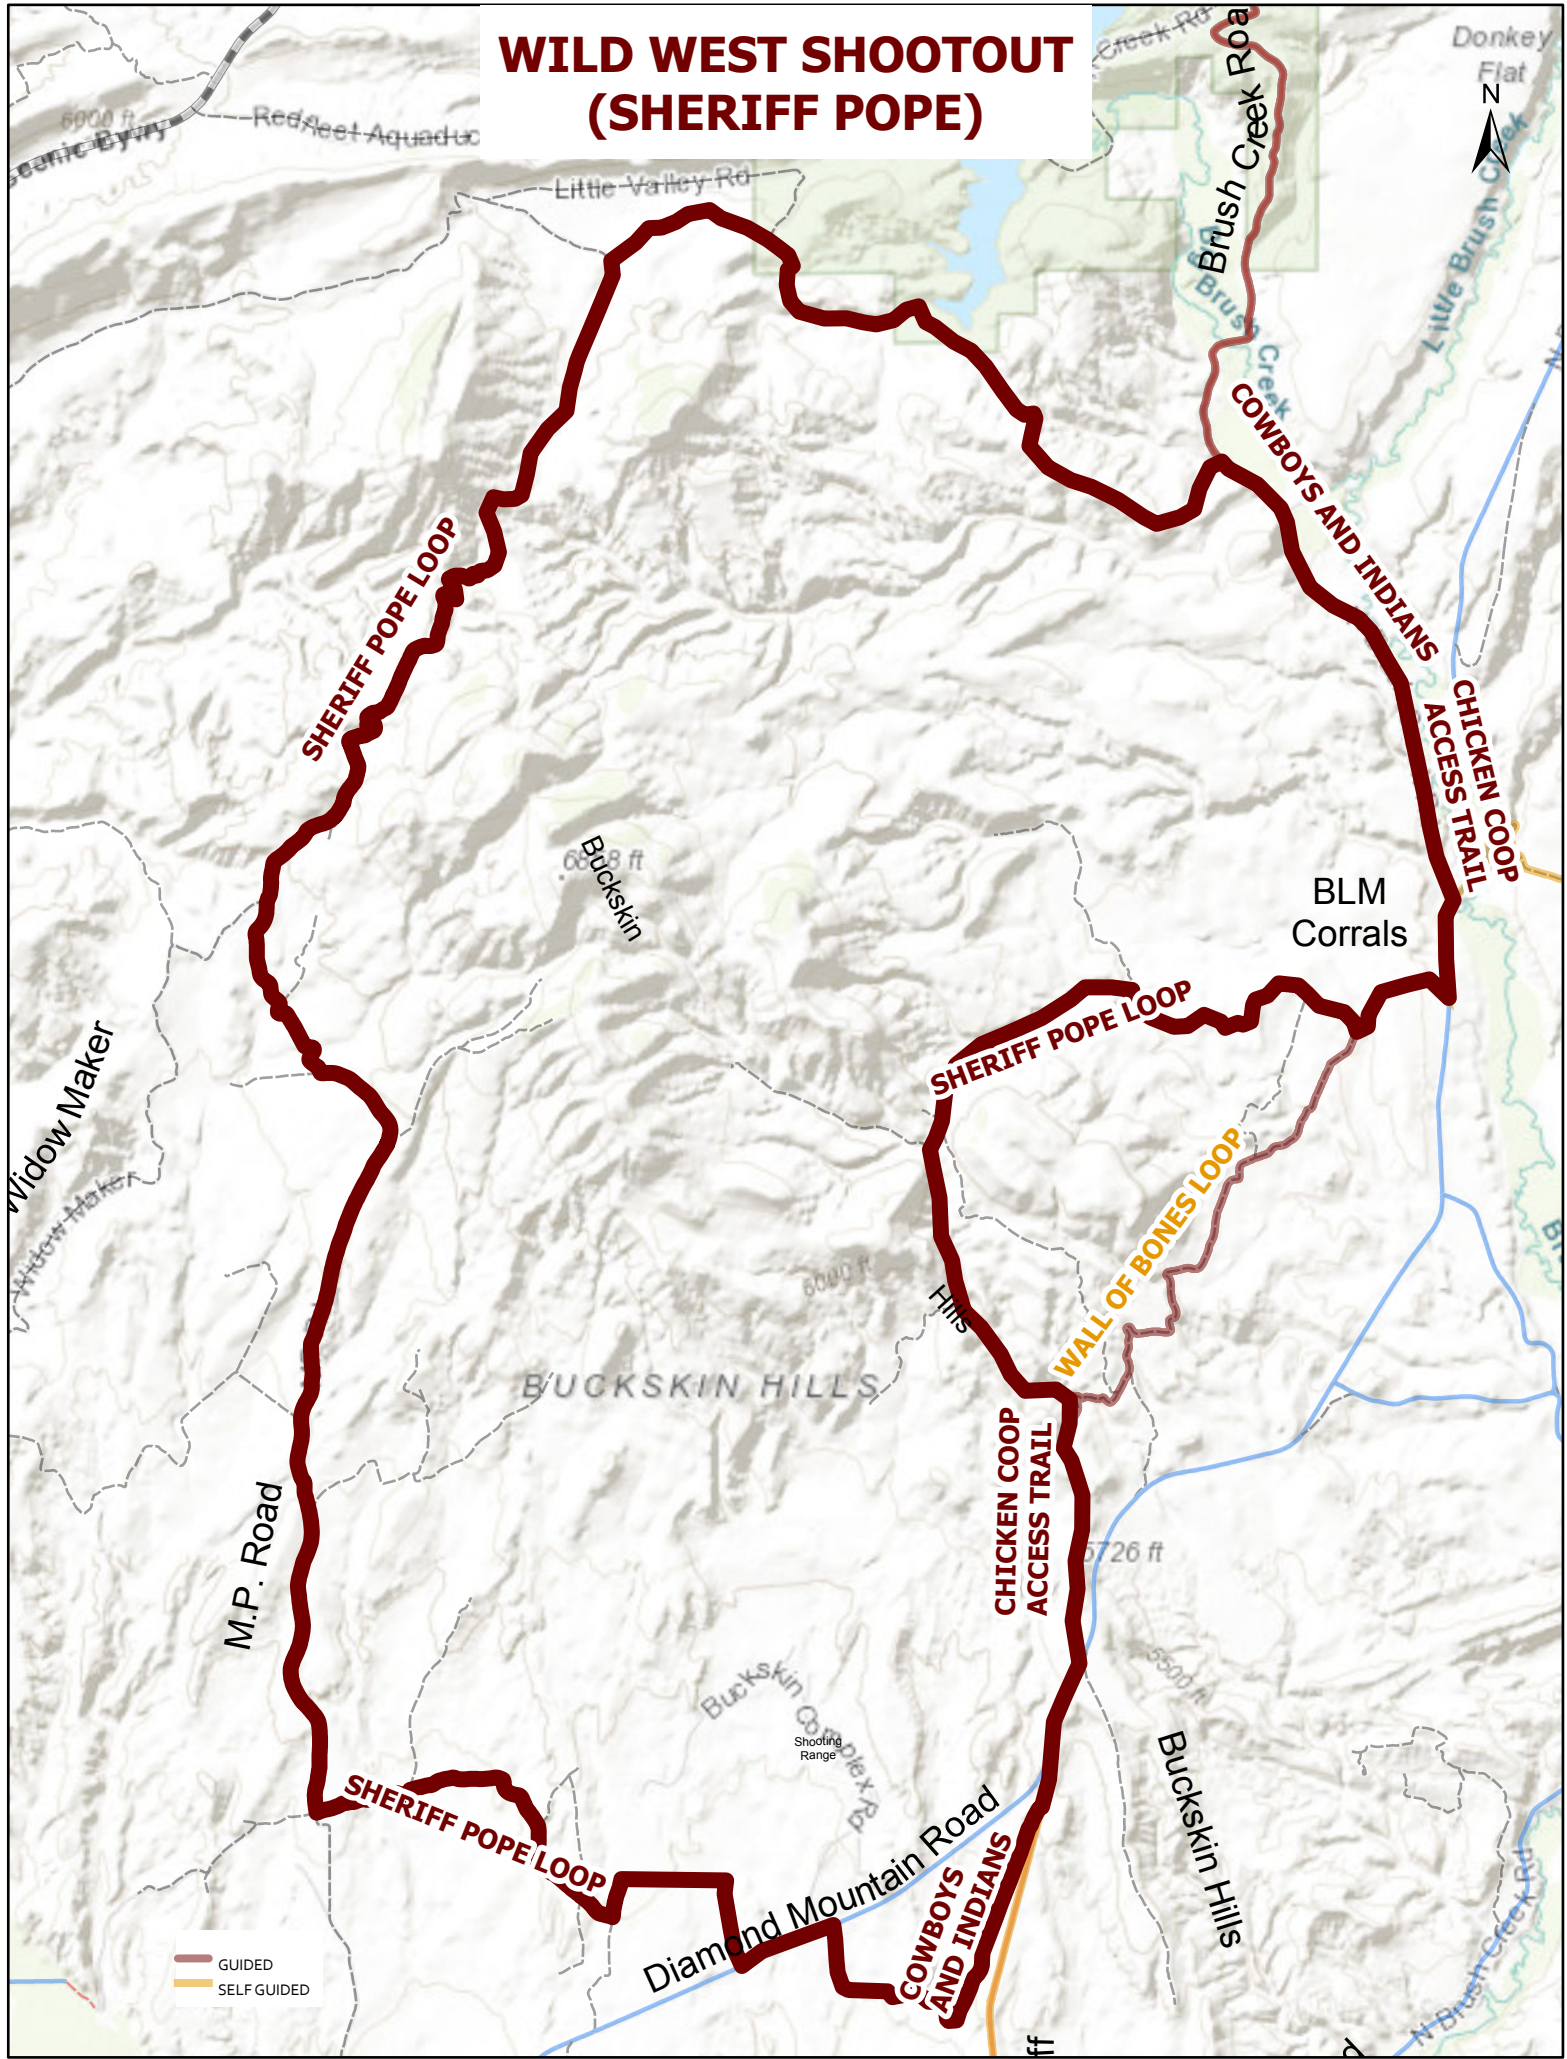

WILD WEST SHOOTOUT (SHERIFF POPE)

— GUIDED
— SELF GUIDED

M.P. Road

BUCKSKIN HILLS

BLM
Corrals

SHERIFF POPE LOOP

SHERIFF POPE LOOP

WALL OF BONES LOOP

CHICKEN COOP
ACCESS TRAIL

SHERIFF POPE LOOP

Diamond Mountain Road
COWBOYS
AND INDIANS

Buckskin Hills

Brush Creek Road
COWBOYS AND INDIANS

CHICKEN COOP
ACCESS TRAIL

6900 ft
Redfeet Aqueduct

Little Valley Rd

668 ft
Buckskin

6000 ft
Hills

5726 ft

5500 ft

Donkey
Flat

Widow Maker

Buckskin Complex Rd

Shooting
Range